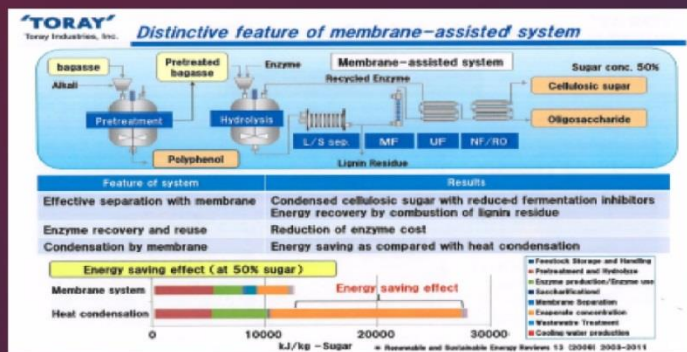

展示用甘蔗渣生产的节能纤维素糖生产系统的试验厂,在乌隆他尼府的Kumphawapi Co., Ltd.,采用 Toray Industries, Inc., Mitsui & Co.,Ltd.,和 Mitsui Sugar Co., Ltd. 的技术